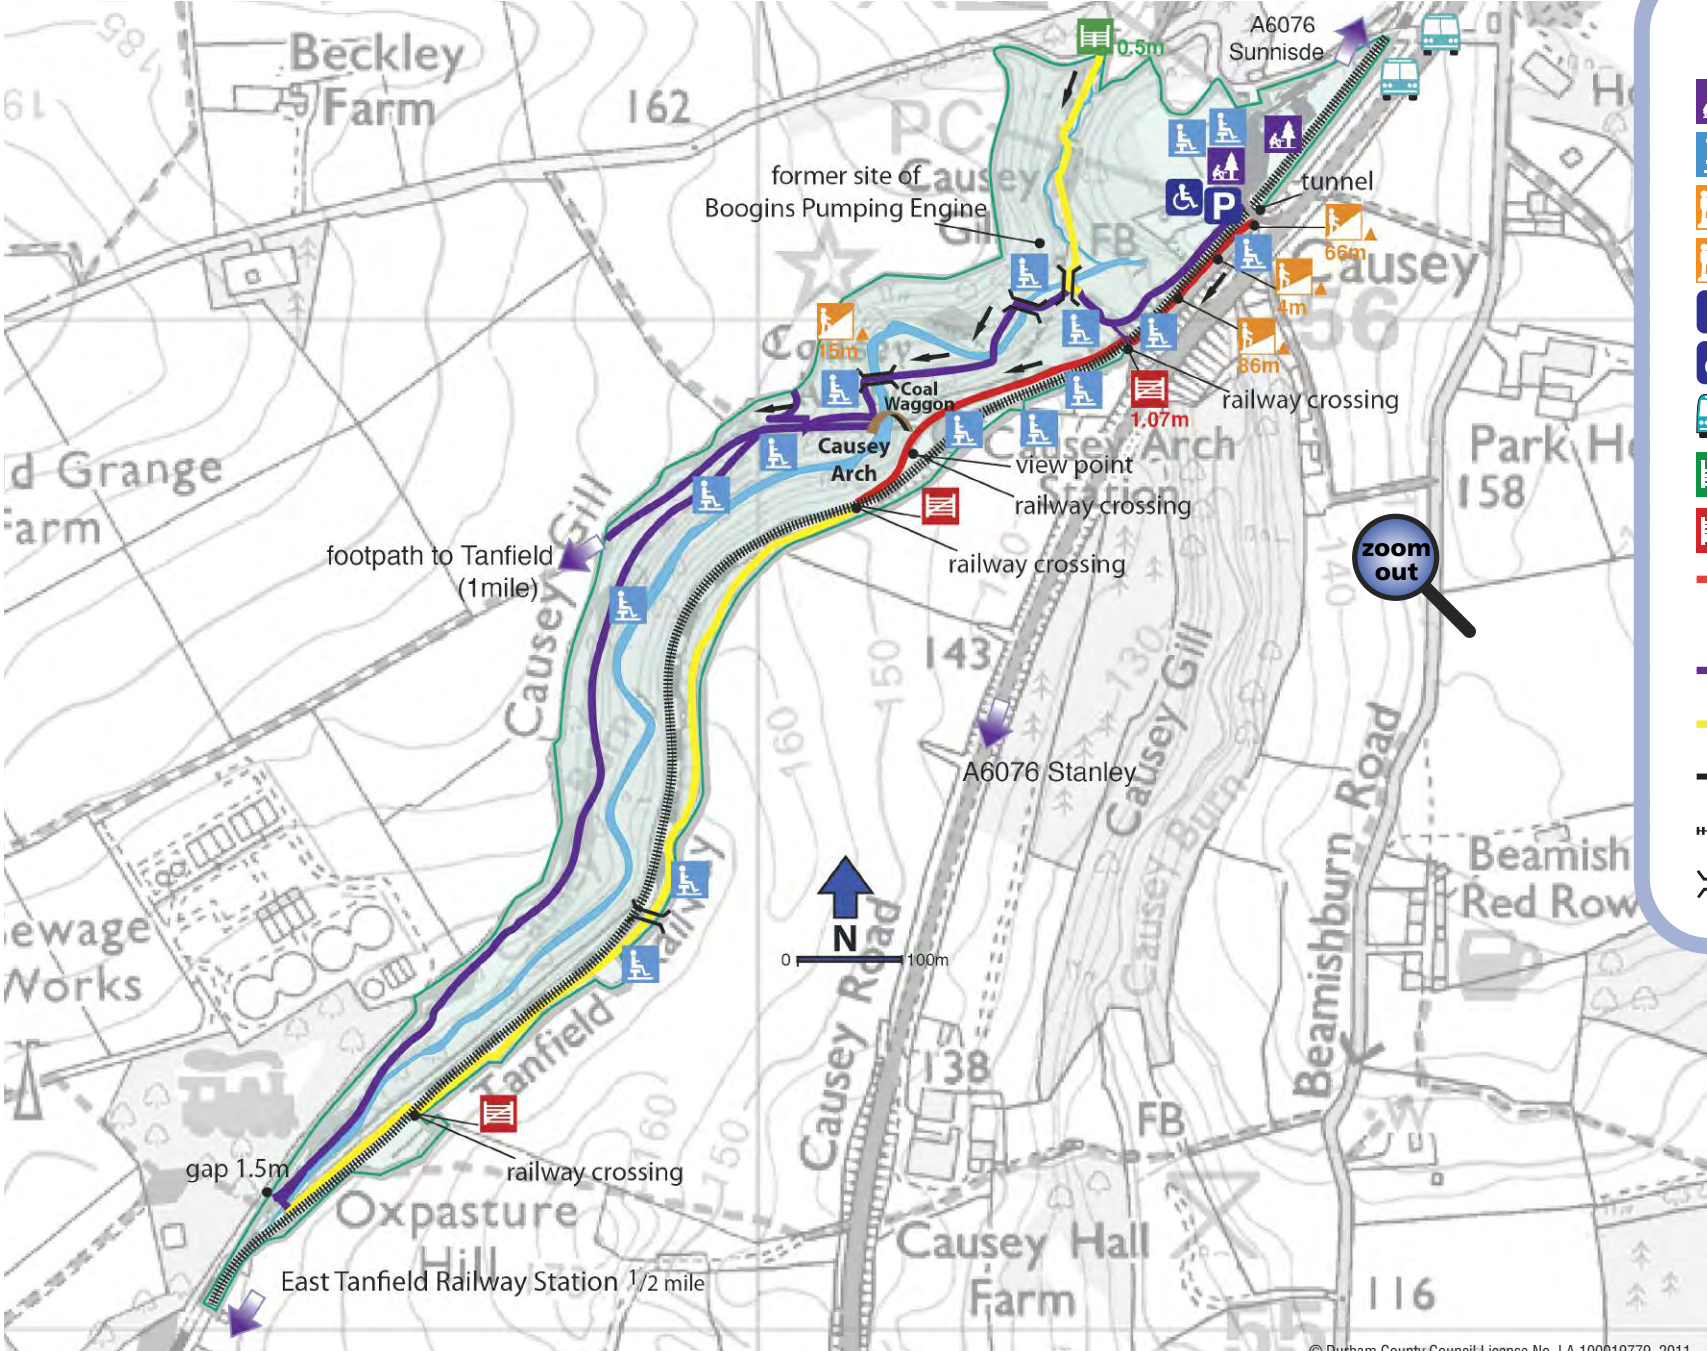

Causey Arch Picnic Area

KEY

- Picnic Area
- Seat
- Steep Slope Up 1:10-1:10
- Medium Slope Up 1:20-1:10
- Parking
- Disabled Parking
- Bus Stop
- Stile
- Gate
- Hard Sealed Surface/
Easy Access Route
- Hard Unsealed Surface
- Bare Earth
- Direction of Travel
- Railway
- Bridge

zoom out

back