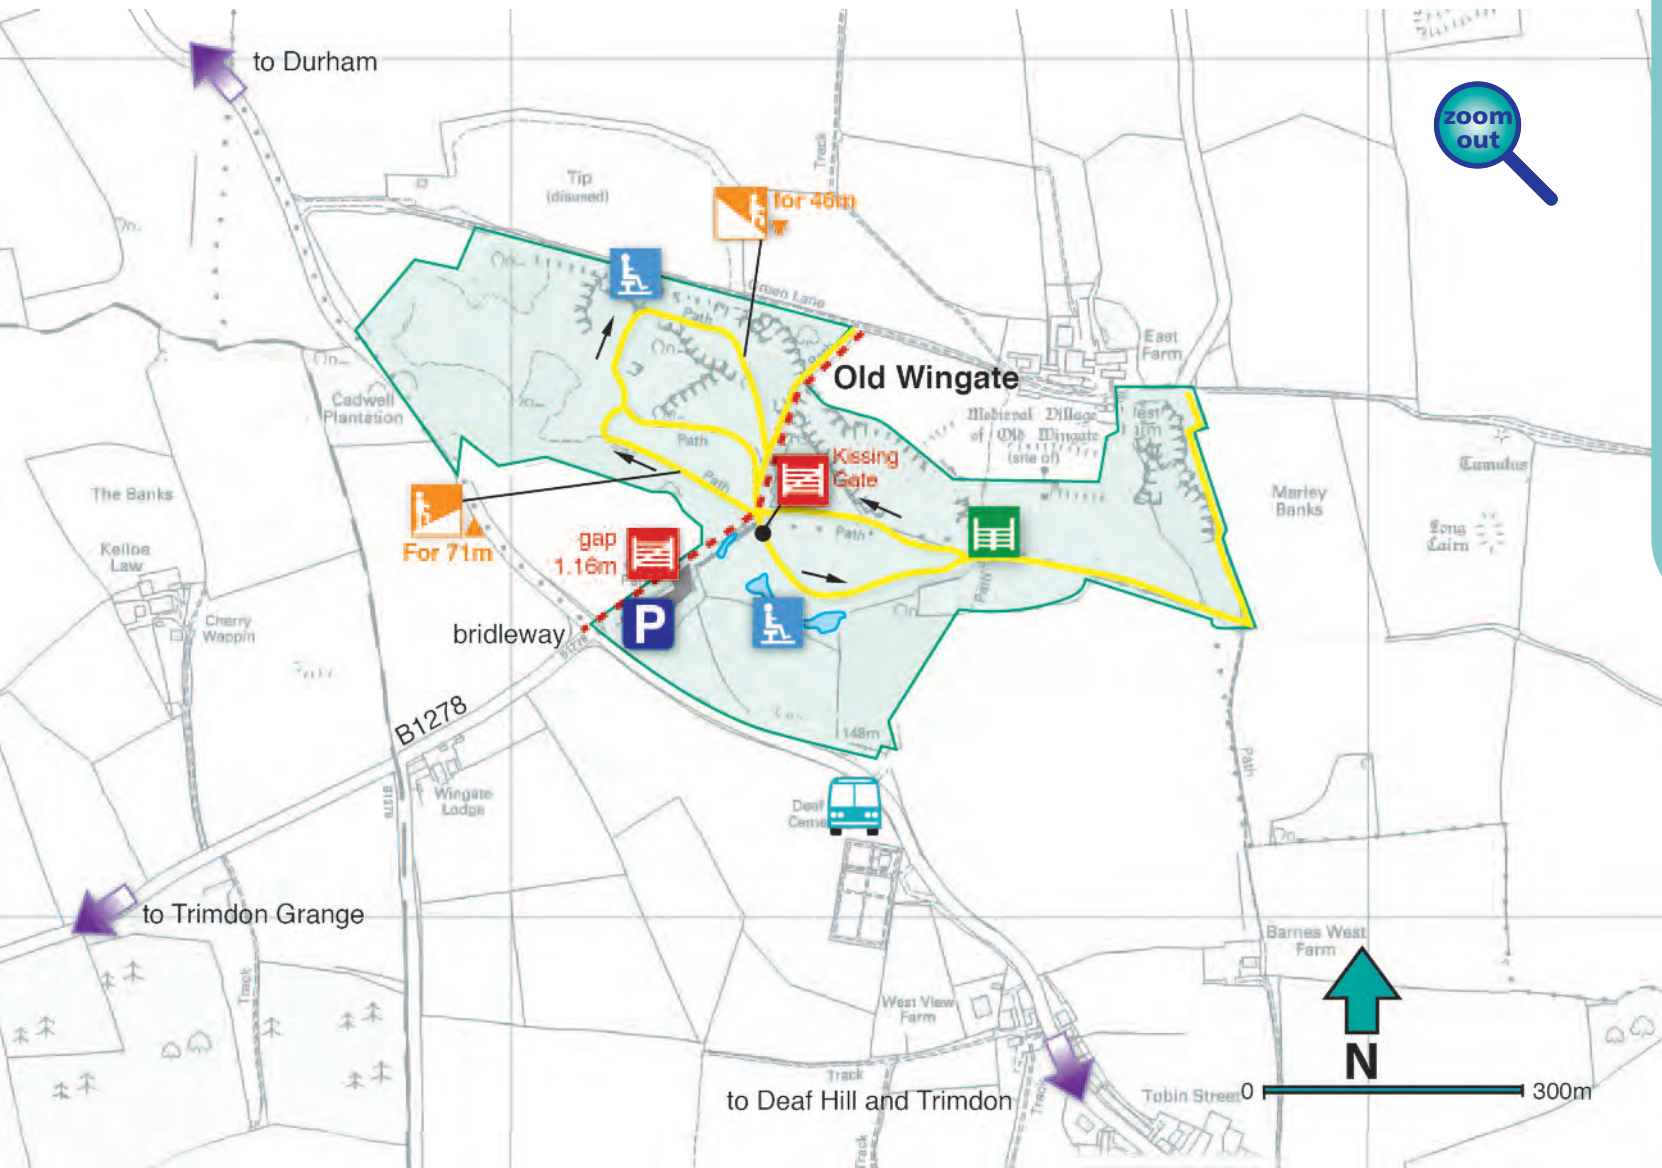

Wingate Quarry Local Nature Reserve (LNR)

KEY

-  Seat
-  Gate
-  Steep Slope Down 1:10-1:10
-  Medium Slope Up 1:20-1:10
-  Parking
-  Bus Stop
-  Bare Earth
-  Road/Tarmac
-  Bridleway
-  Stile
-  Direction of Travel

[back](#)