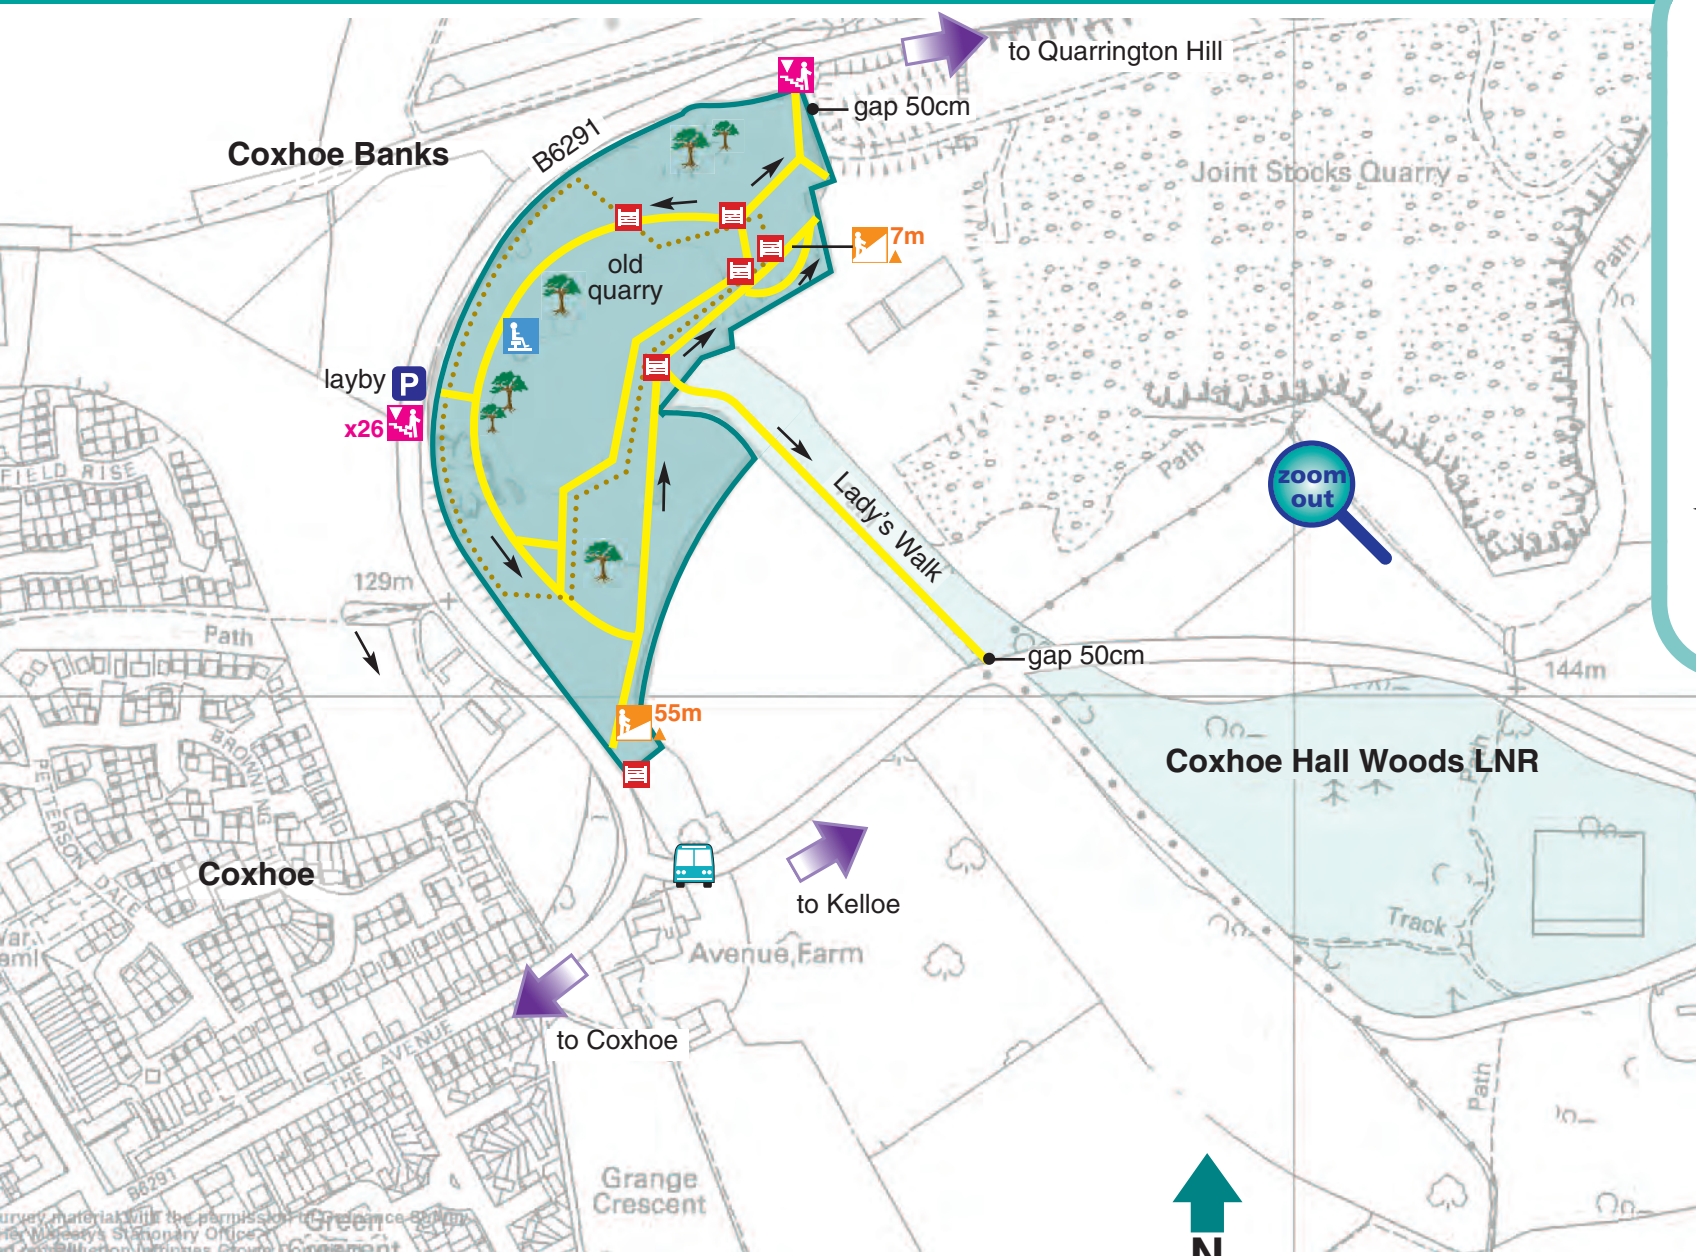

Coxhoe Quarry Wood Local Nature Reserve

KEY

- Parking
- Seat
- Kissing Gate
- Steps Down
- Steep Slope Up 1:10-1:1
- Medium Slope Up 1:20-1:10
- Bus Stop
- Bare Earth
- Direction of travel
- Fencing

[back](#)

0 ————— 287m

Survey material with the permission of Greenpeace Scotland
 Ordnance Survey Stationary Office