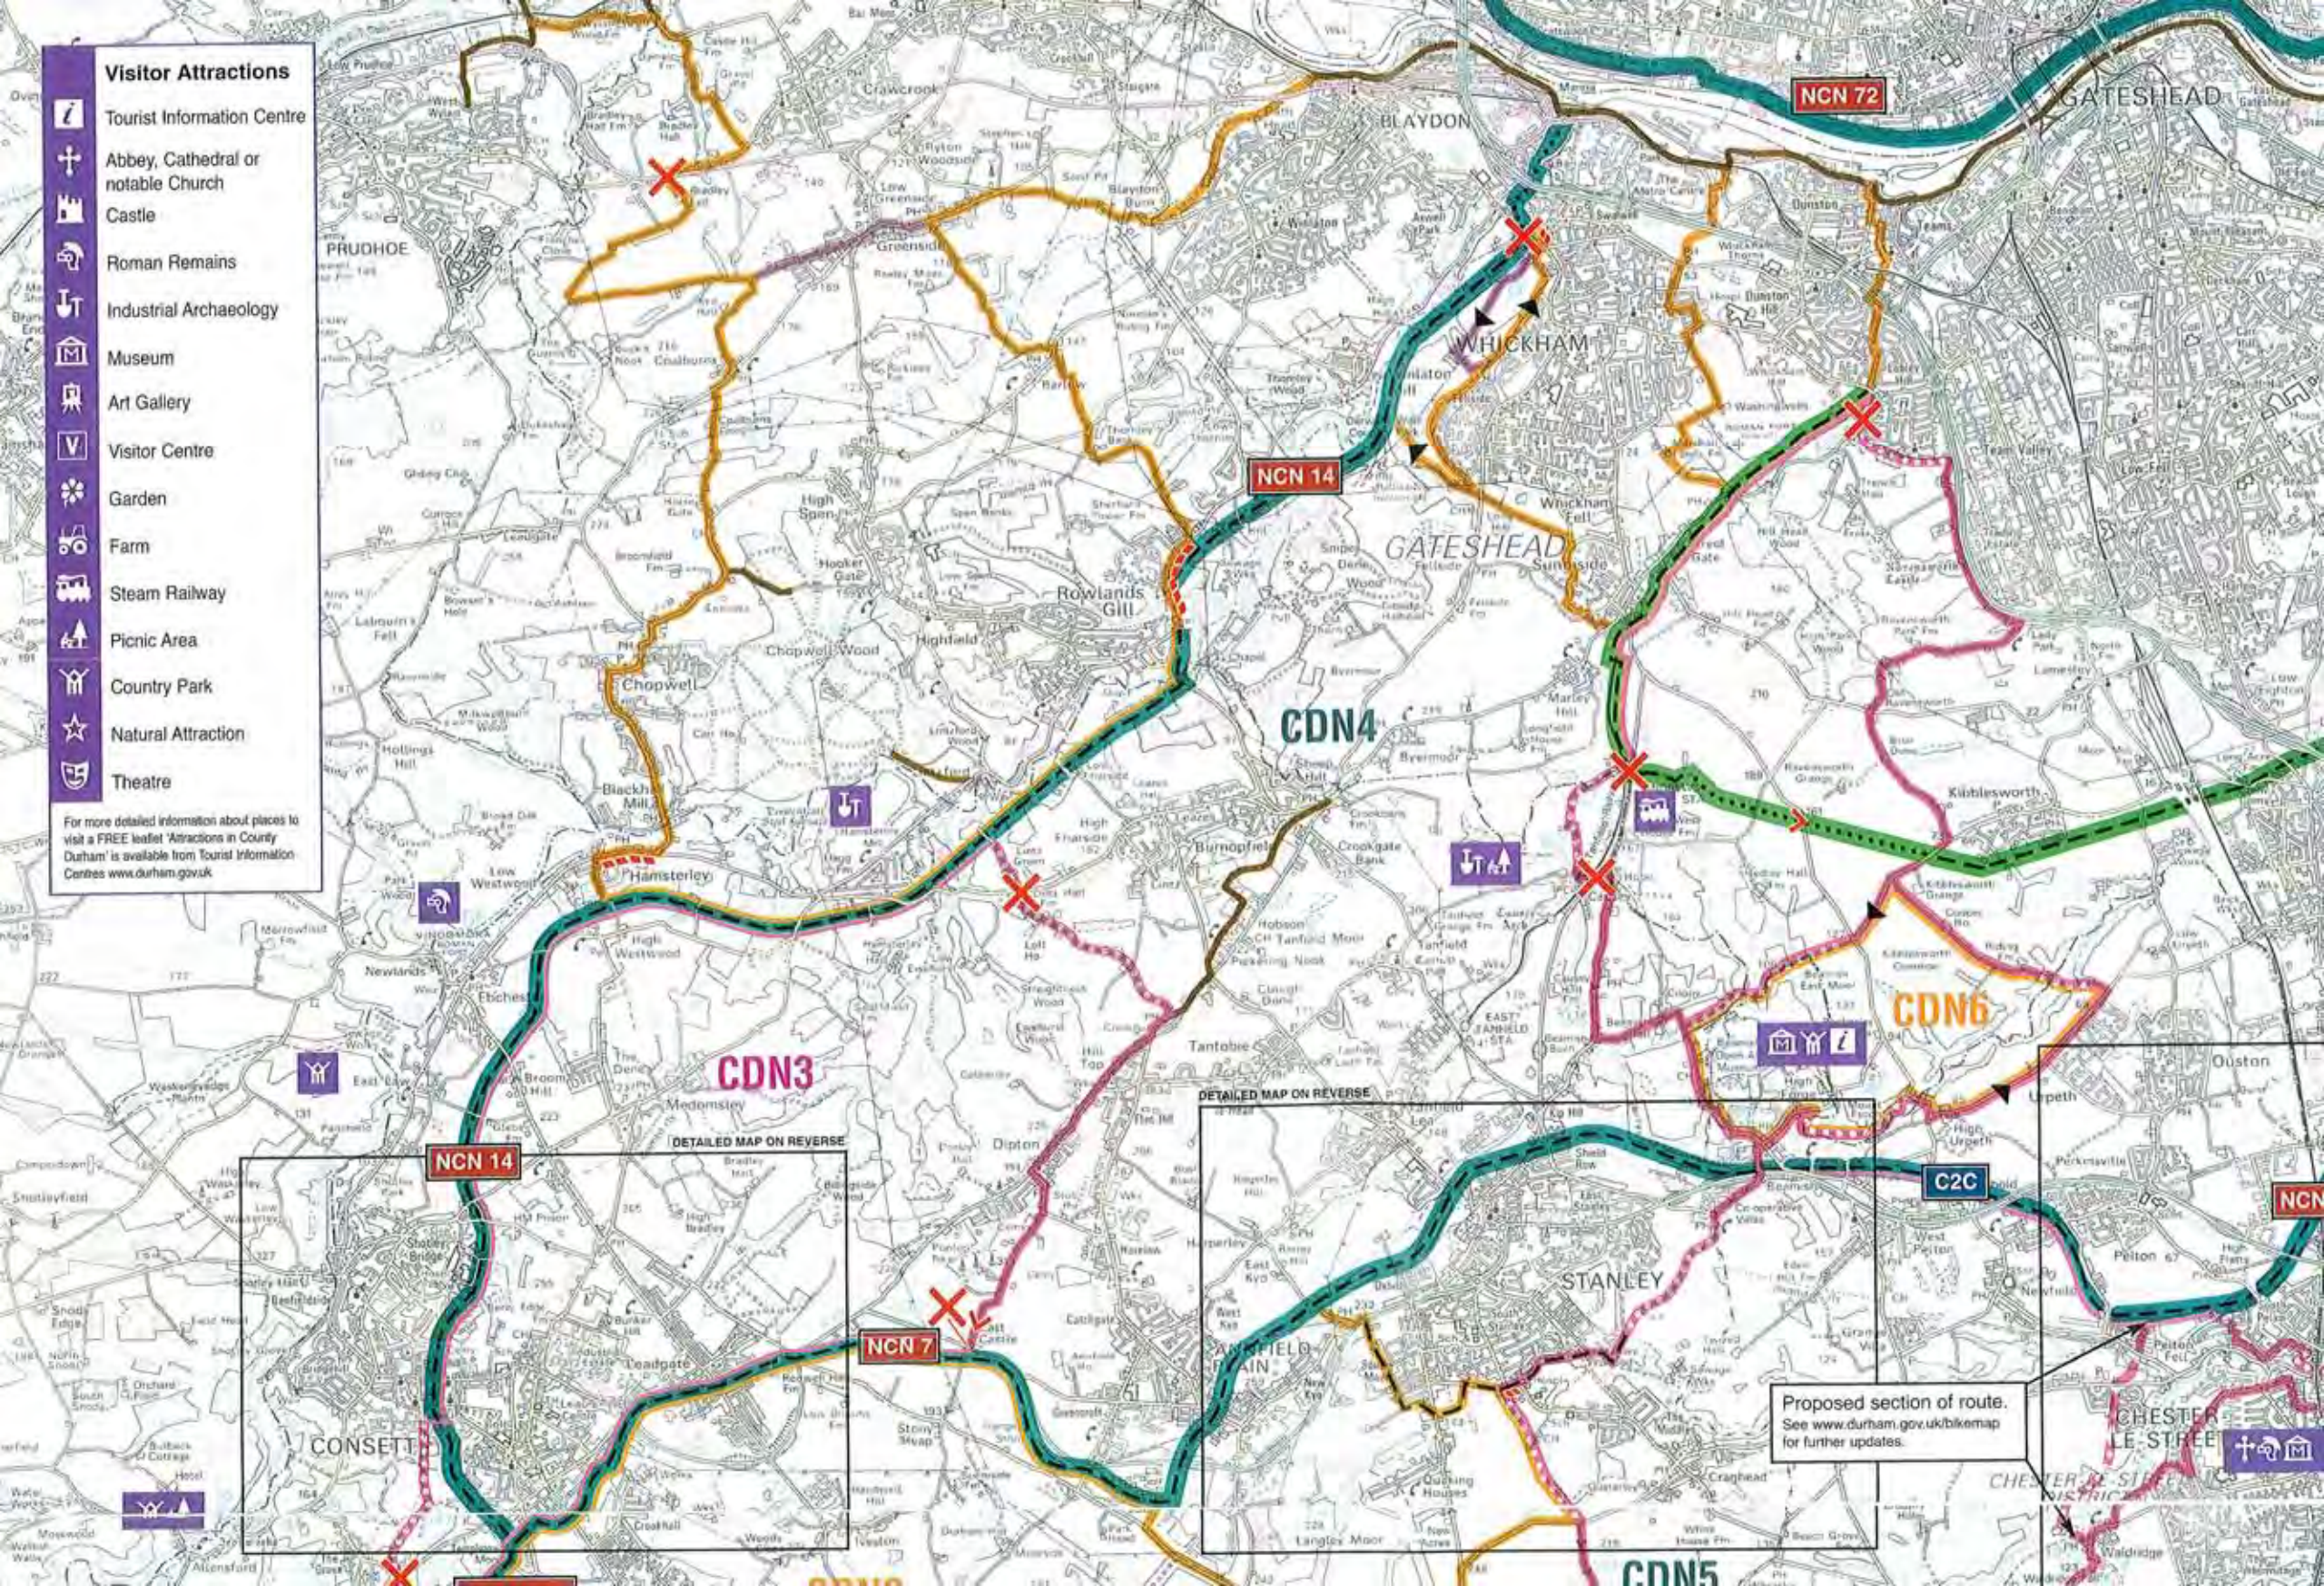

Visitor Attractions

-  Tourist Information Centre
-  Abbey, Cathedral or notable Church
-  Castle
-  Roman Remains
-  Industrial Archaeology
-  Museum
-  Art Gallery
-  Visitor Centre
-  Garden
-  Farm
-  Steam Railway
-  Picnic Area
-  Country Park
-  Natural Attraction
-  Theatre

For more detailed information about places to visit a FREE leaflet 'Attractions in County Durham' is available from Tourist Information Centres www.durham.gov.uk

Proposed section of route. See www.durham.gov.uk/bikemap for further updates.