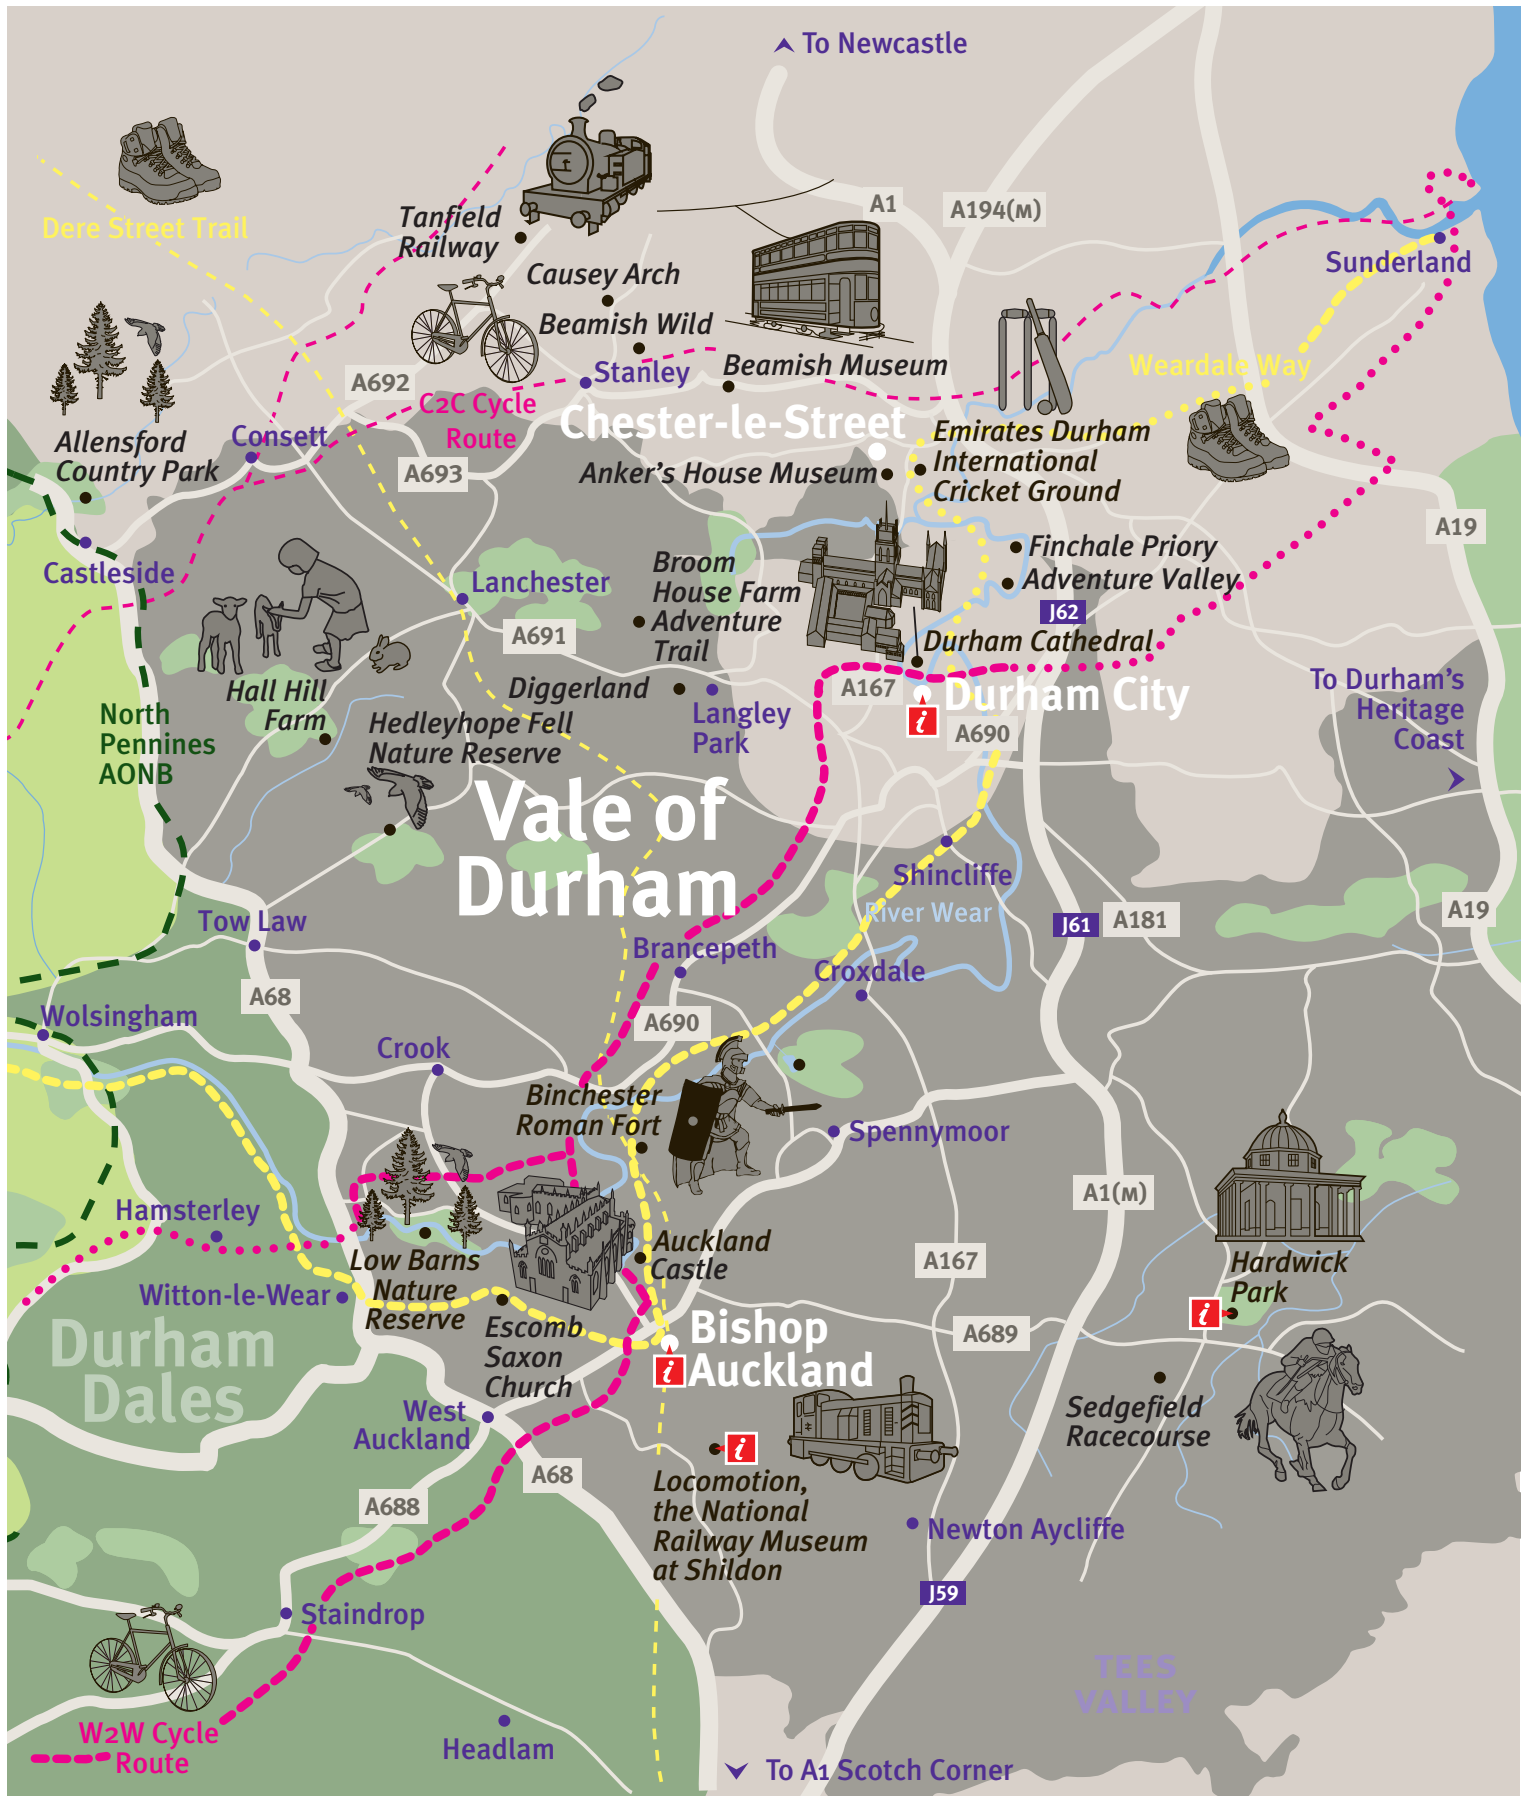

This is durham Vale of Durham Map

- Boundary of North Pennines Area of Outstanding Natural Beauty
- Weardale Way
- Dere Street Trail
- C2C (Sea to Sea) Cycle Route
- W2W (Walney to Wear) Cycle Route

- Roads
- Rivers
- Visitor Information Points

Places of Interest

Place Names