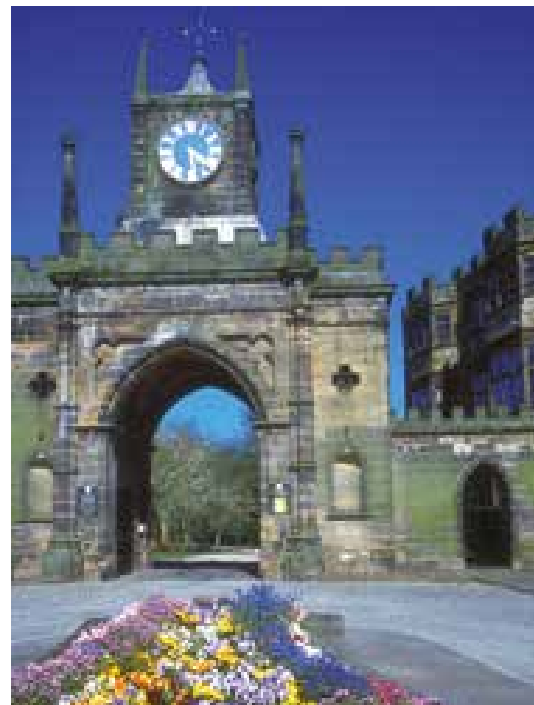

Bishop Auckland

----- Weardale Way

..... Brandon to Bishop Auckland Railway Path

..... Footpath

Visitor Information Point

Railway Station

Bus Stop

Short Stay Car Parks

Long Stay Car Parks

Play Area

Picnic Area

Viewpoint

Theatre

Library

Auckland Castle

Bishop Auckland Town Hall & Mining Art Gallery

Stan Laurel Statue

Bishop Auckland West (for Weardale Railway)

Newgate Shopping Centre