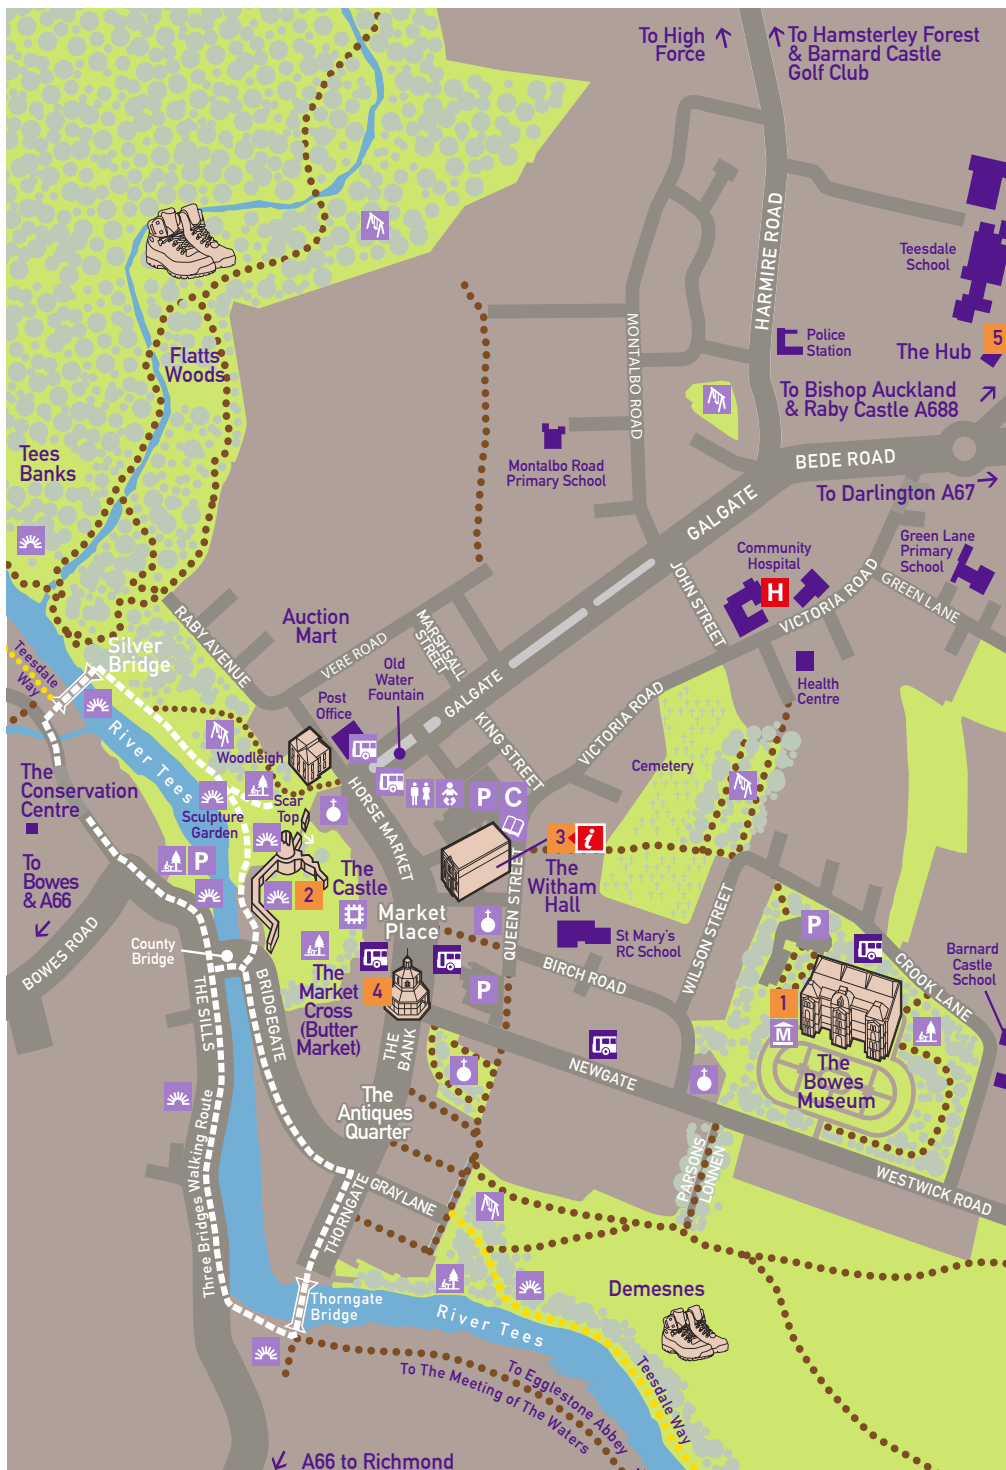

# Barnard Castle

----- Three Bridges Walking Route

..... Teesdale Way

..... Footpaths

English Heritage

Town Bus

Bus Stops

Baby Change

Public Toilets

Museum

Church

Play Area

Picnic Area

Viewpoint

Car Park

Coach Park

Library

Visitor Information Point

1 The Bowes Museum

2 The Castle

3 The Witham Hall

4 The Market Cross (Butter Market)

5 The Hub